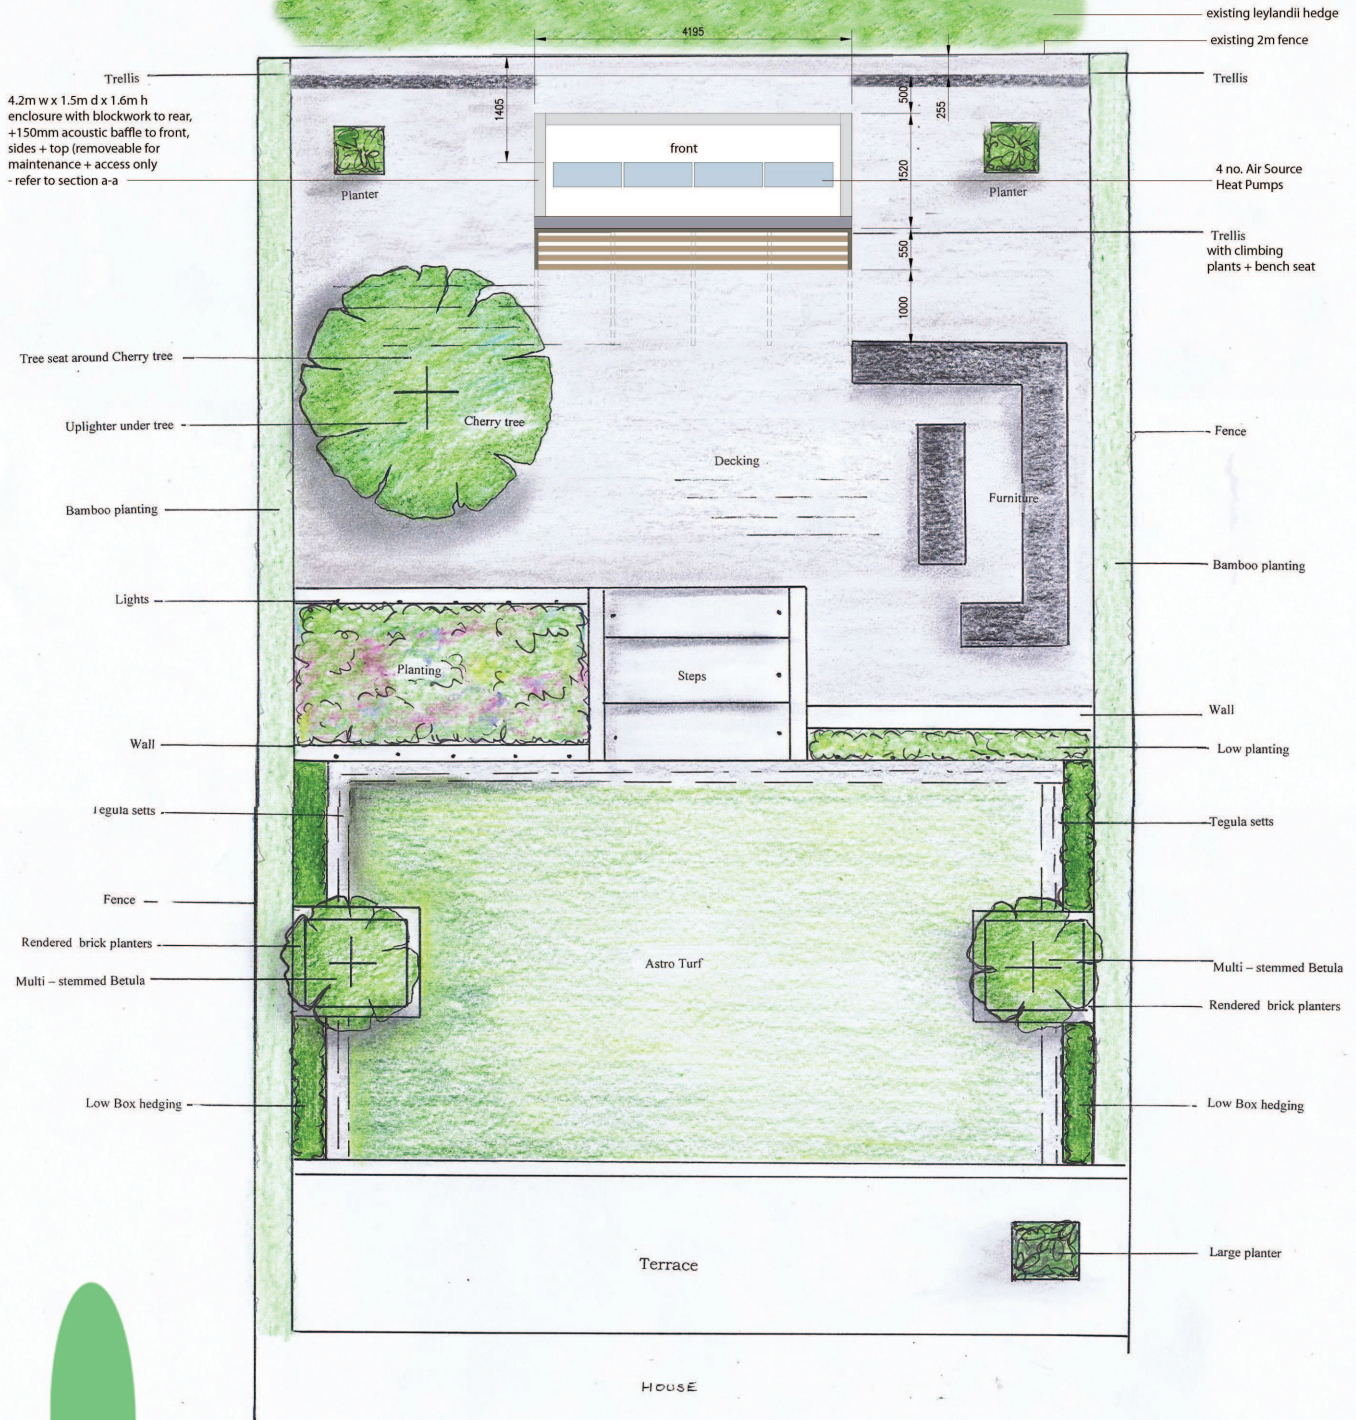

40a, Kenilworth Ave, SW19

SECTION A_A

DESIGNER -
 Diana Colquhoun
 Flower Power - Garden Design
SCALE - 1:50
DATE - October 2013

This page is intentionally left blank